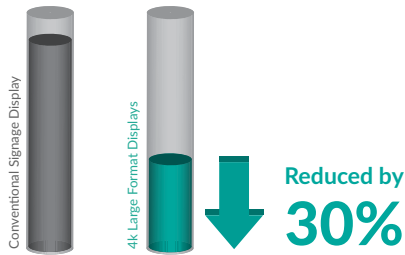

Low Power Consumption

The LED backlight technology provides improved brightness and contrast. Their lifespan is drastically improved to over 70,000 hours and the power consumption is reduced by around 30%.