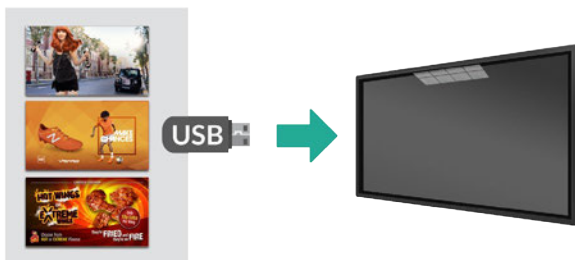

4K Large Format Displays

65" | 70" | 86"

Plug and Play

Plug and Play is the most straightforward way to upload content to the screen. Simply load images and videos on a USB stick, insert in the display, wait for your content to copy over and then remove. Your images and videos will now play in a continuous loop.

Stunning Enclosure

The precision frame is crafted from black aluminium and assembled in segments so the enclosure can remain sexy and sleek with rounded corners and a tempered glass front for protection. A polymer rear cover keeps the display slim and lightweight.