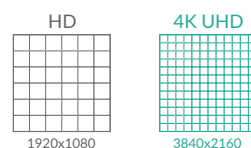

Remarkable 4K Display

With four times the resolution of Full HD, get amazing picture quality for a truly immersive viewing experience when using HDMI.